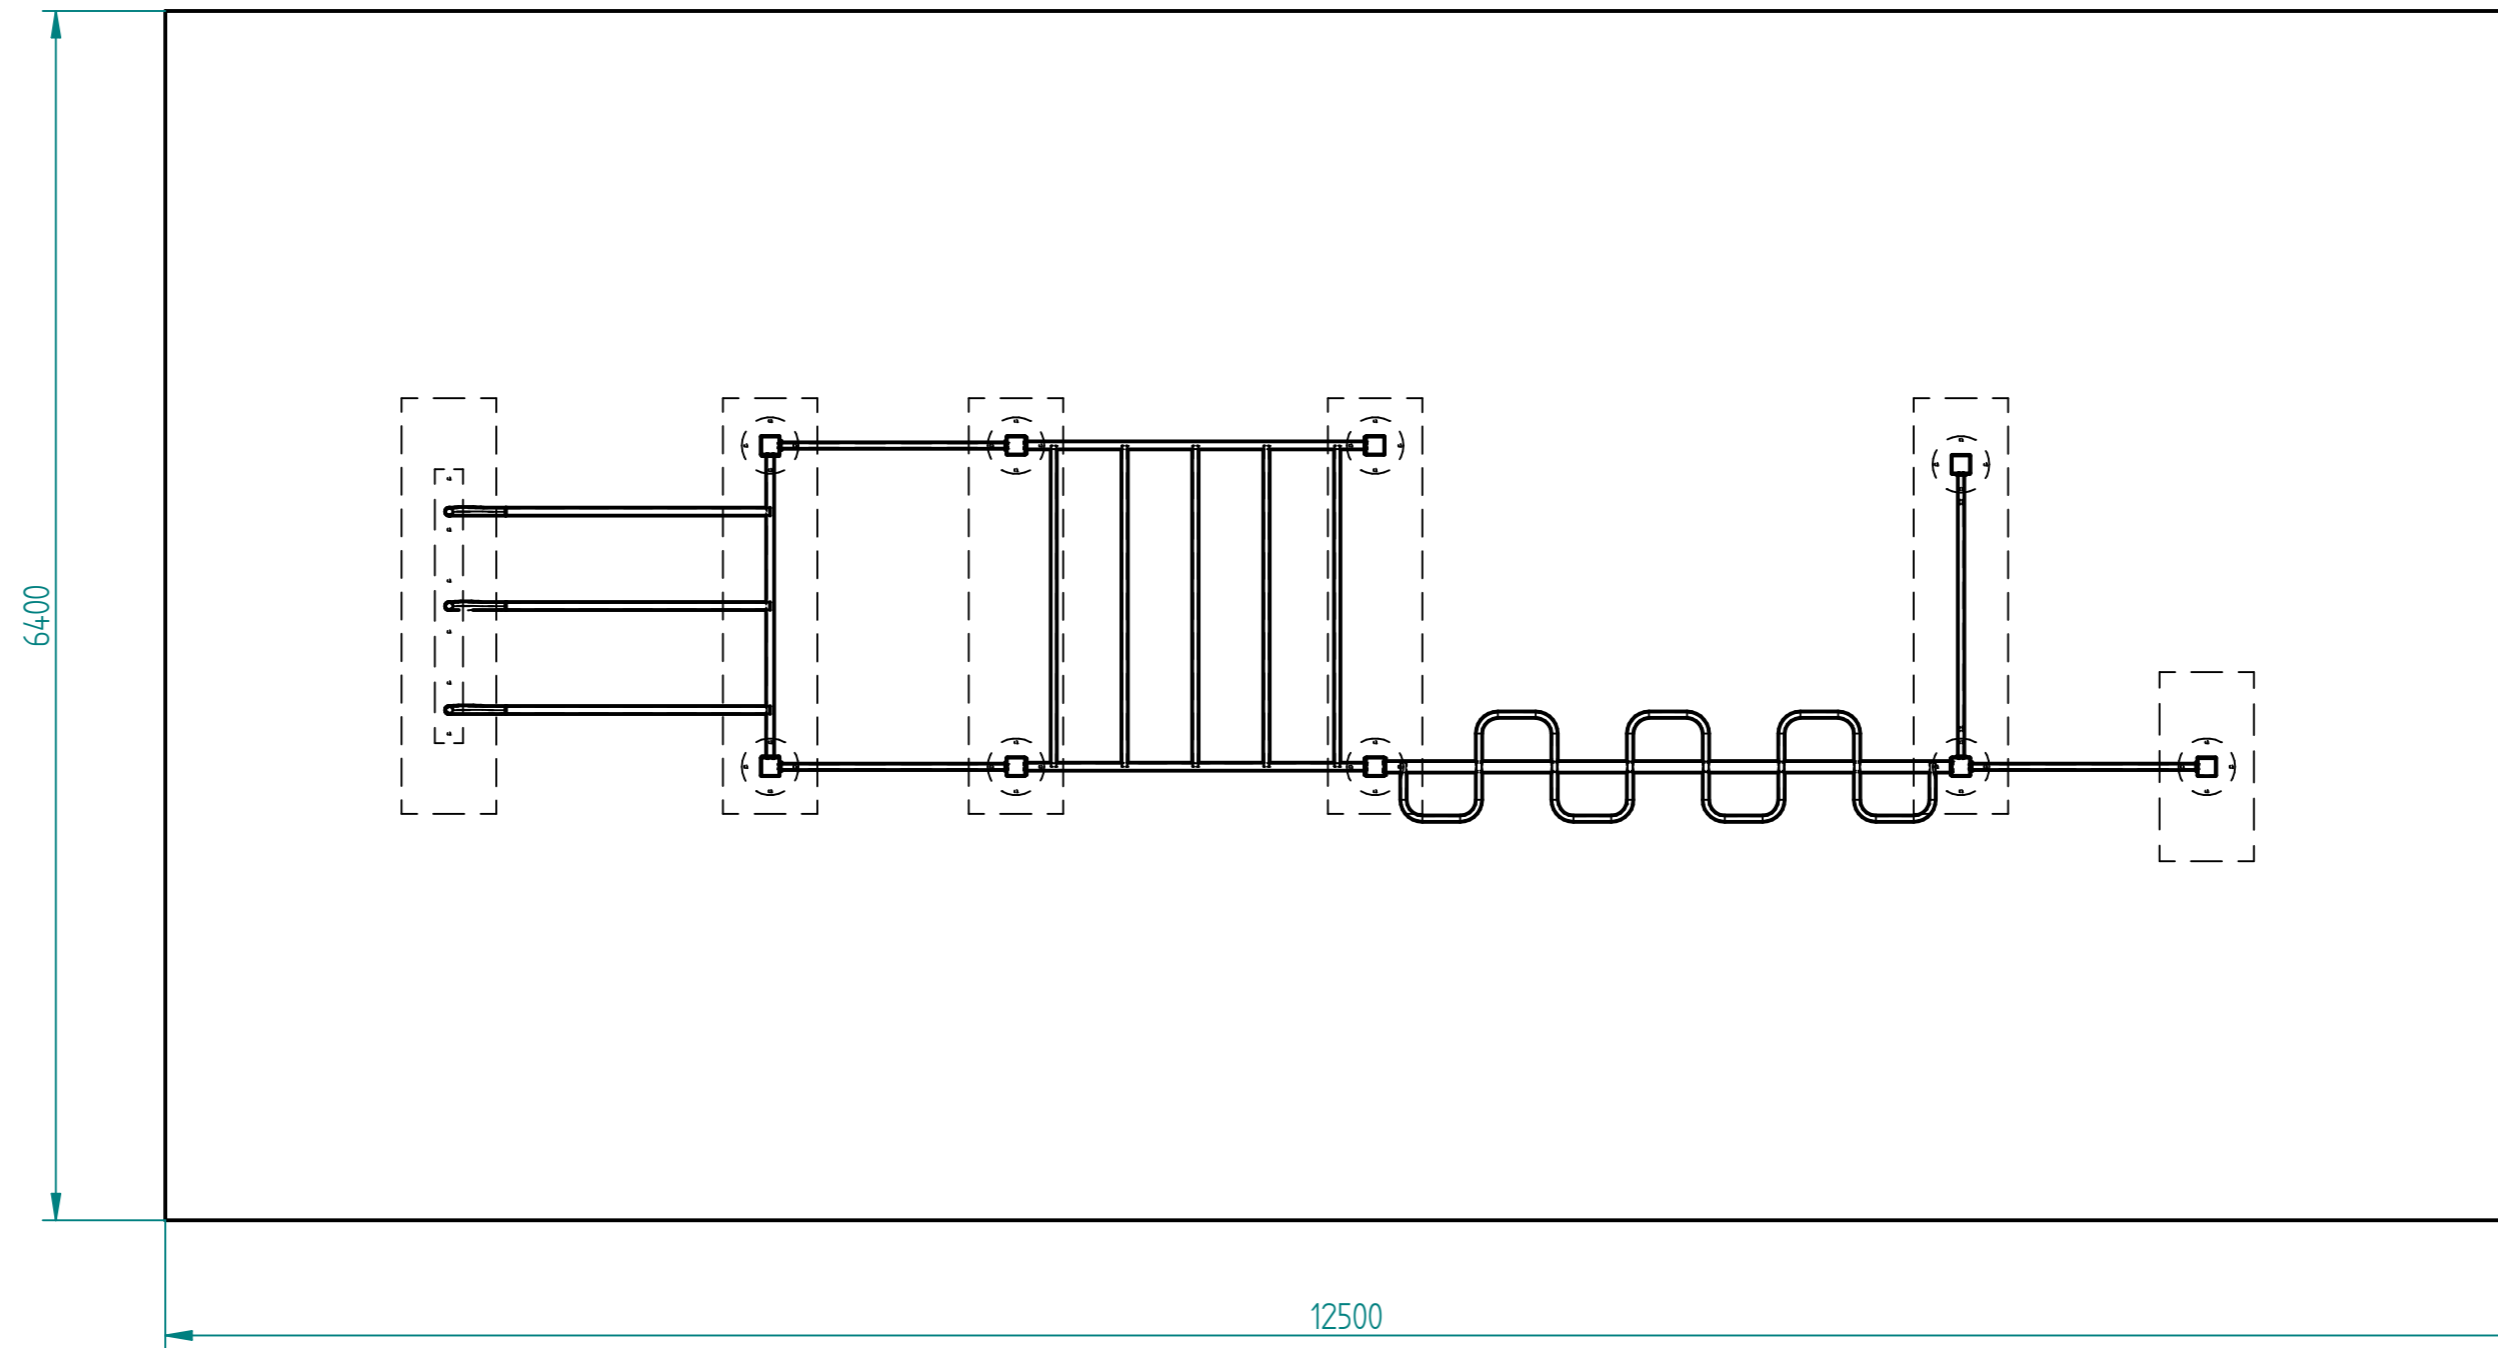

CUSTOMBARS®

REVISION HISTORY			
REV	DESCRIPTION	DATE	APPROVED

1:40

	NAME	DATE	
DRAWN	Marc	05/02/19	
CHECKED	Marc	05/02/19	
ENG APPR			
MGR APPR			TITLE CB Small
UNLESS OTHERWISE SPECIFIED DIMENSIONS ARE IN MILLIMETERS ANGLES ±X.X° 2 PL ±XXX 3 PL ±XXXX			SIZE A2
			DWG NO FILE NAME: CB_Huchting.dft
			SCALE: WEIGHT: SHEET 4 OF 4