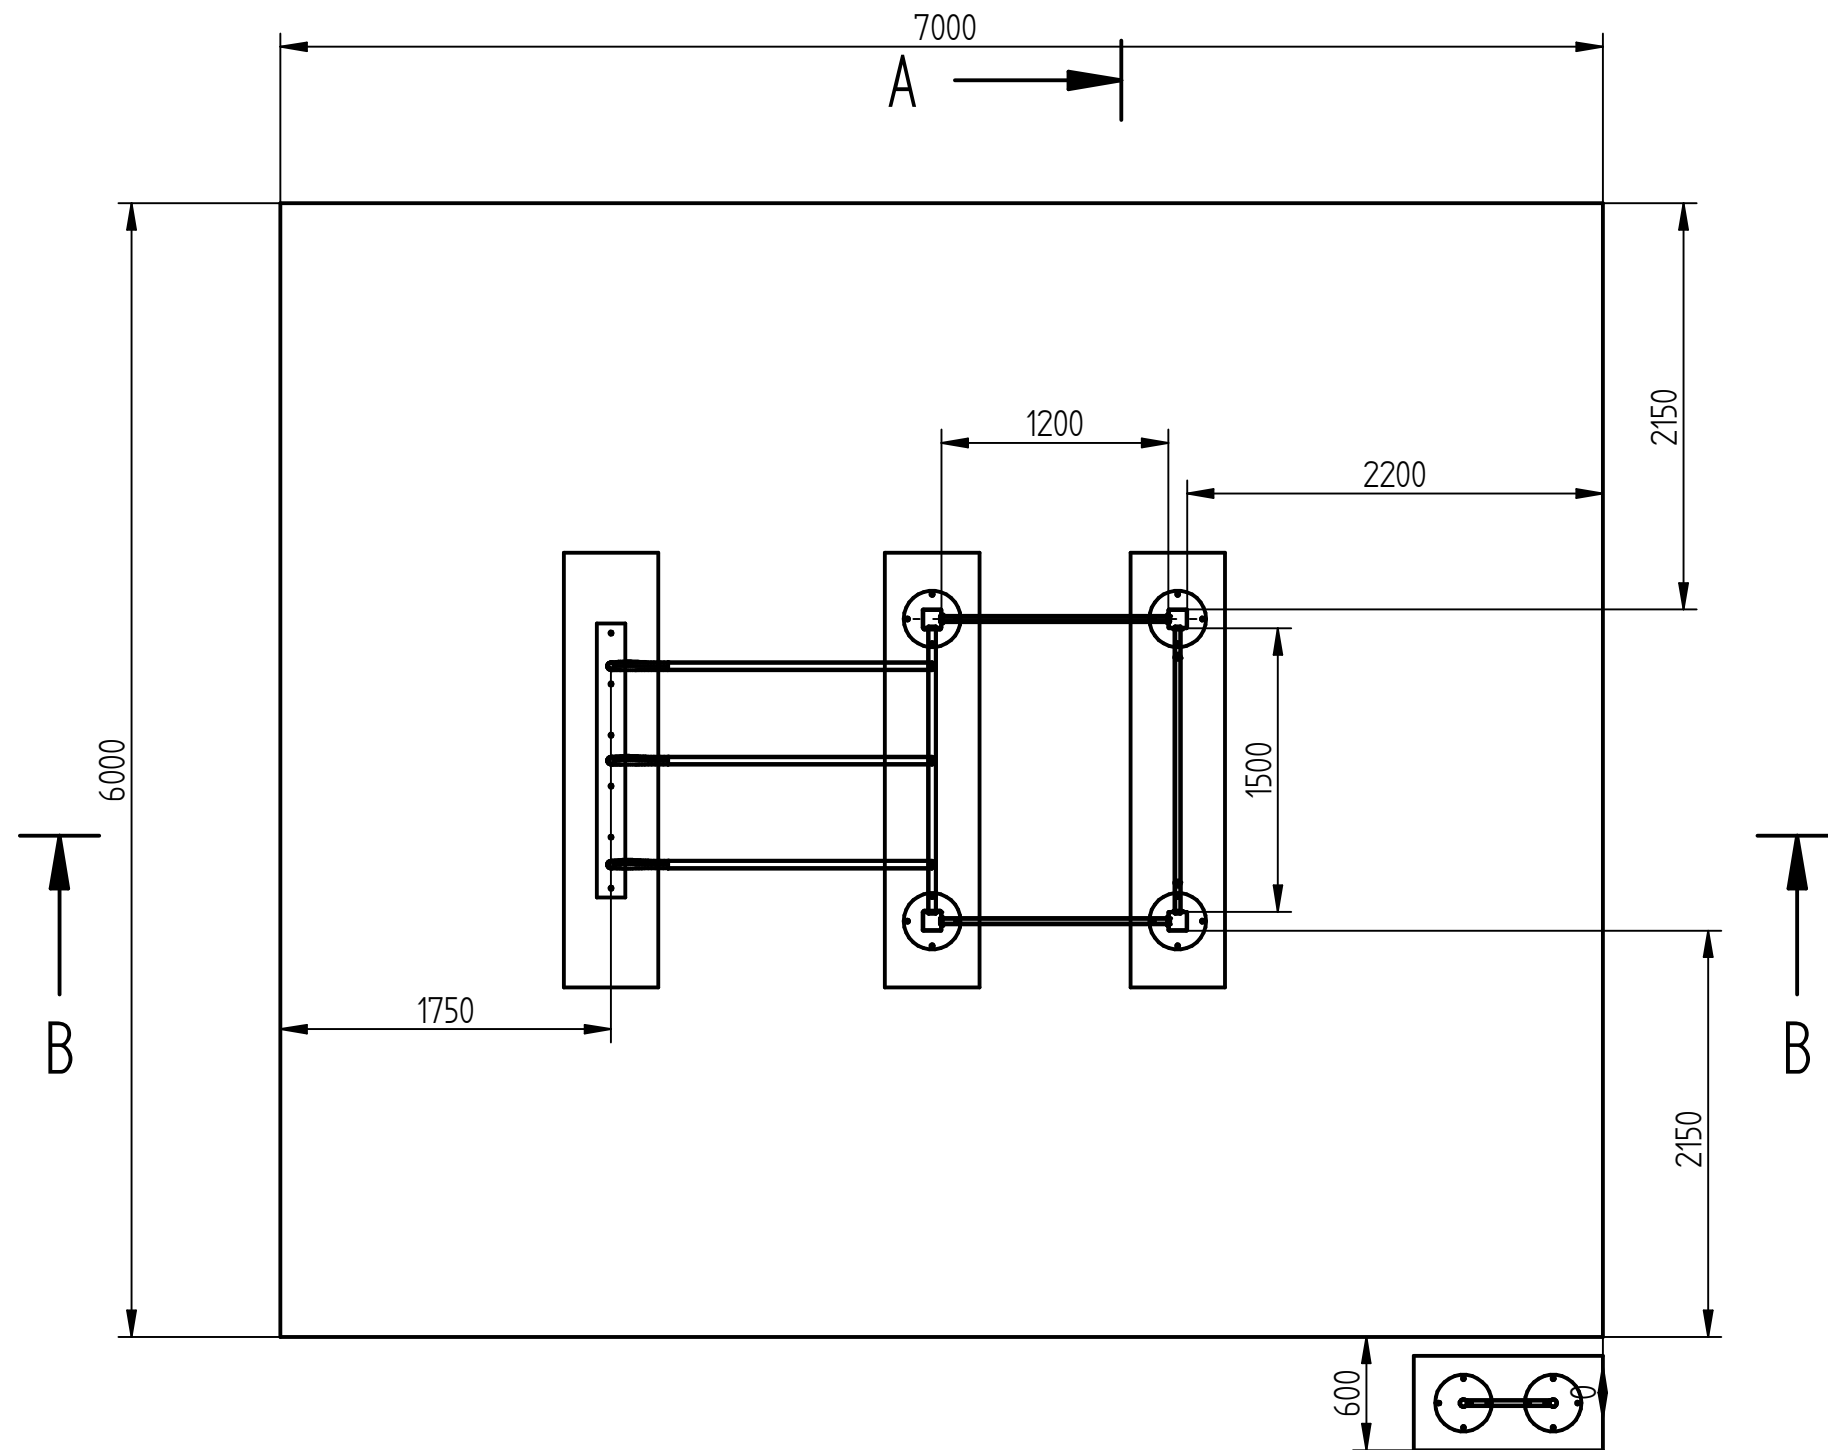

REVISION HISTORY

REV	DESCRIPTION	DATE	APPROVED

A →

	NAME	DATE
DRAWN	Marc	03/01/19
CHECKED		
ENG APPR		
MGR APPR		

TITLE CB Club Sport		
SIZE A3	DWG NO	REV
FILE NAME: CB_Club_Sport.dft		
SCALE: 1:500	WEIGHT:	SHEET 1 OF 3

UNLESS OTHERWISE SPECIFIED
DIMENSIONS ARE IN MILLIMETERS
ANGLES ±X.X°
2 PL ±X.XX 3 PL ±X.XXX

Carrilho
Map and text on a silver metal signpost.

Carrilho
Vertical text on a metal climbing structure.