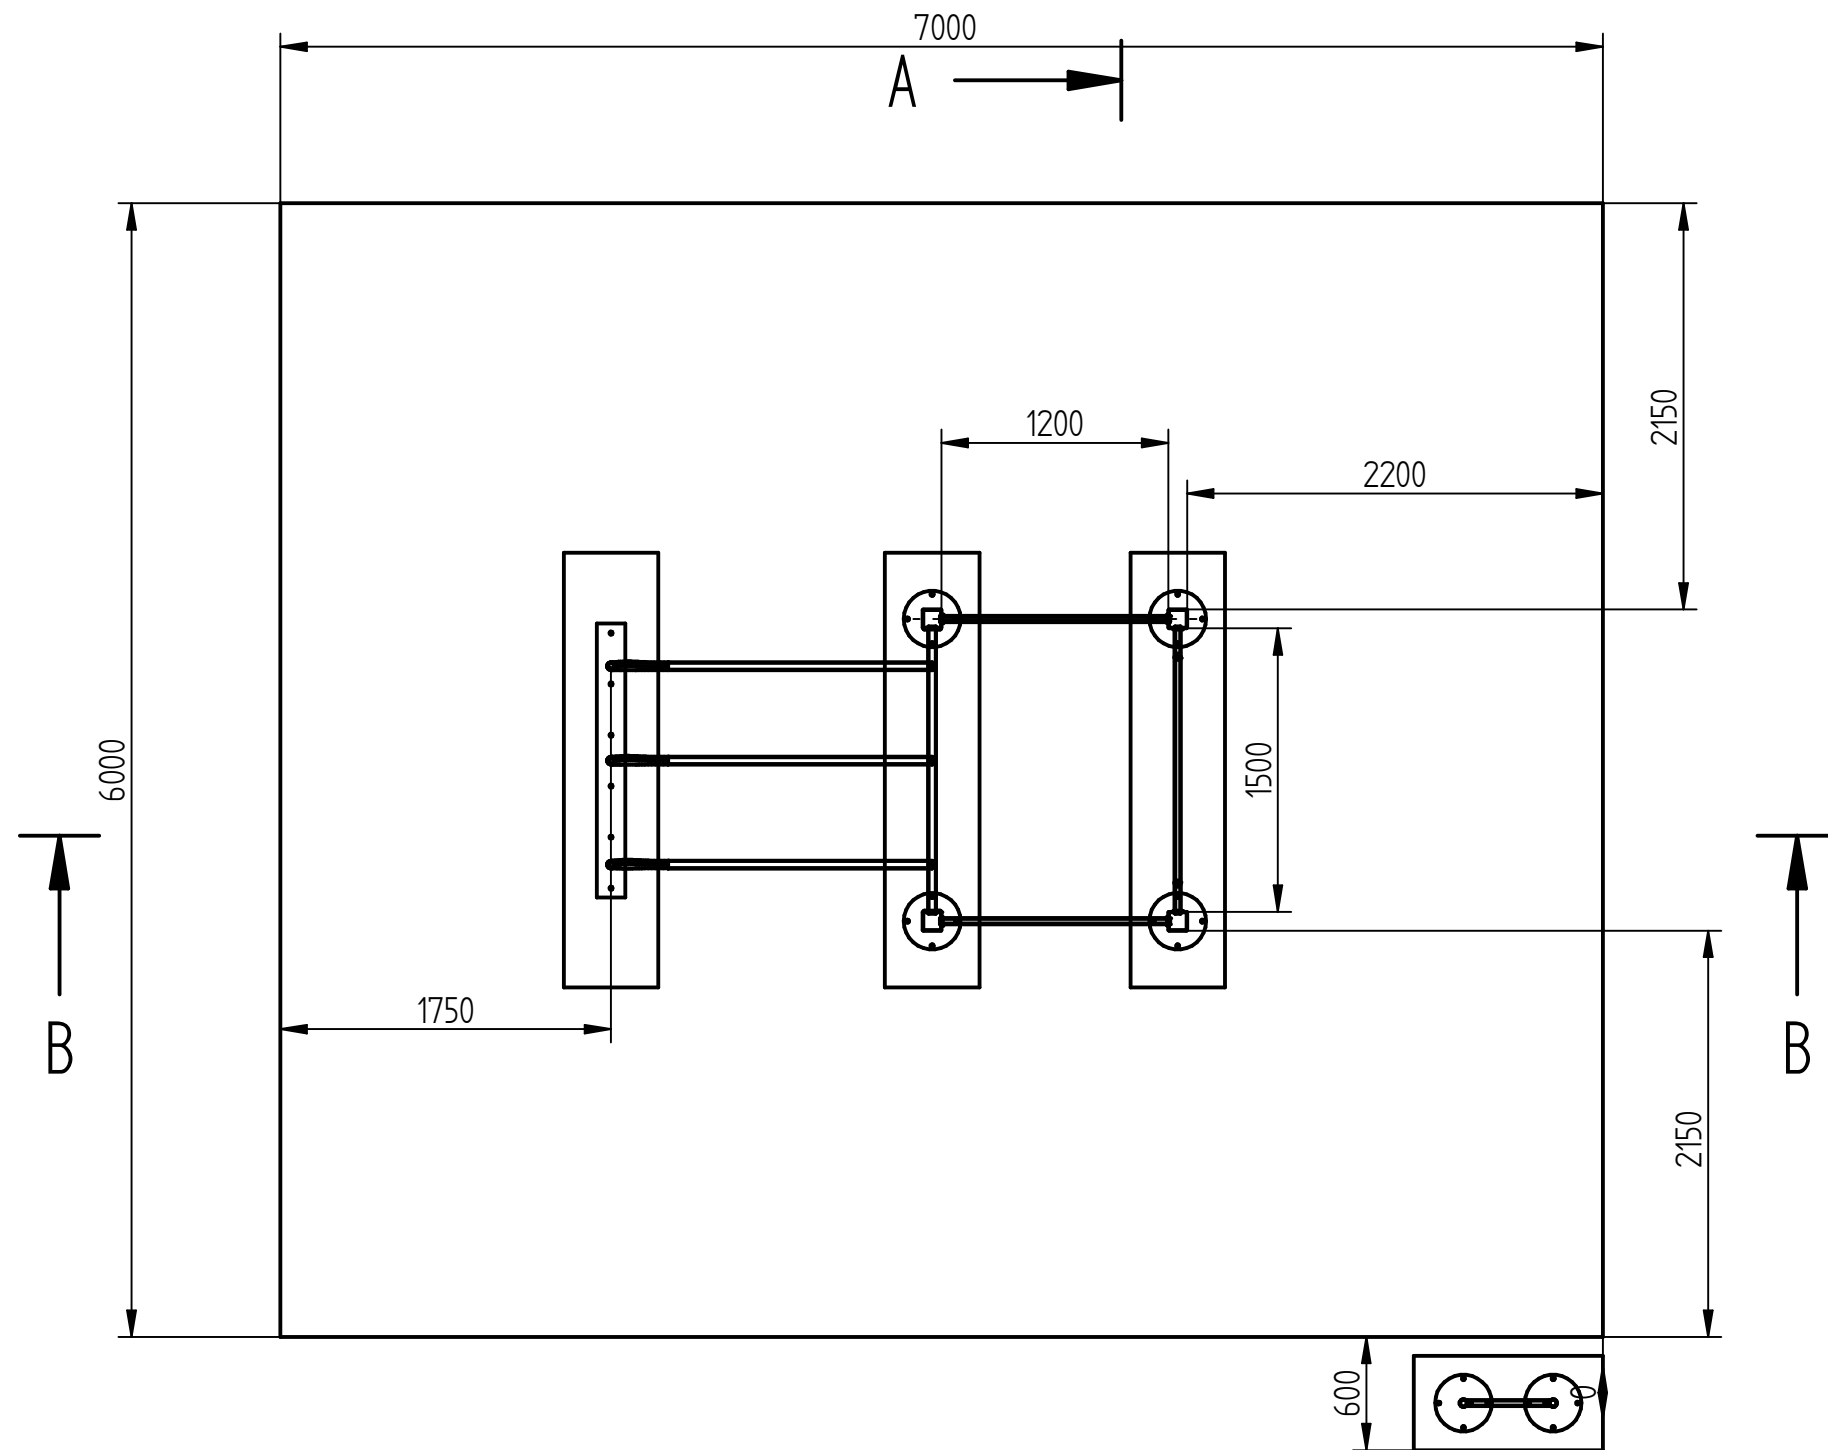

REVISION HISTORY

REV	DESCRIPTION	DATE	APPROVED

A →

B ↑

	NAME	DATE
DRAWN	Marc	03/01/19
CHECKED		
ENG APPR		
MGR APPR		

CUSTOMBARS®

TITLE	CB Club Sport	
SIZE	DWG NO	REV

UNLESS OTHERWISE SPECIFIED
DIMENSIONS ARE IN MILLIMETERS
ANGLES ±X.X°
2 PL ±X.XX 3 PL ±X.XXX

FILE NAME: CB_Club_Sport.dft		
SCALE: 1:500	WEIGHT:	SHEET 1 OF 3